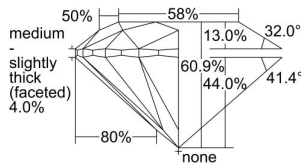

GIA®

FACSIMILE

GIA REPORT 7448453284

Verify this report at GIA.edu

GIA NATURAL DIAMOND DOSSIER®

August 23, 2022
GIA Report Number **7448453284**
Shape and Cutting Style ..... **Round Brilliant**
Measurements ..... **5.38 - 5.41 x 3.29 mm**

GRADING RESULTS

Carat Weight ..... **0.59 carat**
Color Grade ..... **E**
Clarity Grade **S11**
Cut Grade ..... **Excellent**

ADDITIONAL GRADING INFORMATION

Polish ..... **Excellent**
Symmetry ..... **Excellent**
Fluorescence ..... **None**
Clarity Characteristics..... **Crystal, Feather, Cavity**
Inscription(s): **GIA 7448453284**

PROPORTIONS

Profile to actual proportions

GRADING SCALES

GIA COLOR SCALE	GIA CLARITY SCALE	GIA CUT SCALE	
D	FLAWLESS	EXCELLENT	
E	INTERNALLY FLAWLESS		
F		VVS₁	VERY GOOD
G	VVS₂		
H	VS₁	GOOD	
I	VS₂		
J	S1₁	FAIR	
K	S1₂		
L	I₁	POOR	
M	I₂		
N	I₃		
O			
P			
Q			
R			
S			
T			
U			
V			
W			
X			
Y			
Z