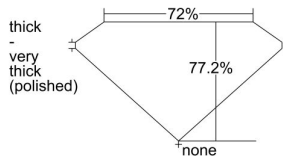

GIA®

FACSIMILE

GIA REPORT

7448478233

Verify this report at GIA.edu

GIA NATURAL DIAMOND DOSSIER®

August 29, 2022
GIA Report Number 7448478233
Shape and Cutting Style ..... Square Modified Brilliant
Measurements ..... 4.89 x 4.86 x 3.75 mm

GRADING RESULTS

Carat Weight ..... 0.80 carat
Color Grade L
Clarity Grade VS1

ADDITIONAL GRADING INFORMATION

Polish ..... Excellent
Symmetry ..... Excellent
Fluorescence ..... Medium Blue
Clarity Characteristics ..... Feather, Pinpoint
Inscription(s): GIA 7448478233

PROPORTIONS

Profile not to actual proportions

GRADING SCALES

GIA COLOR SCALE		GIA CLARITY SCALE		
COLORLESS	D	VERY VERY SLIGHTLY INCLUDED	FLAWLESS	
	E		INTERNALLY FLAWLESS	
	F		VVS₁	
	NEAR COLORLESS	G	VERY SLIGHTLY INCLUDED	VVS₂
		H		VS₁
		I	SLIGHTLY INCLUDED	VS₂
		J		SI₁
		K		SI₂
	FAINT	L	INCLUDED	I₁
		M		I₂
N		I₃		
O				
VERY LIGHT		P		
		Q		
		R		
		S		
LIGHT	T			
	U			
	V			
	W			
	X			
	Y			
	Z