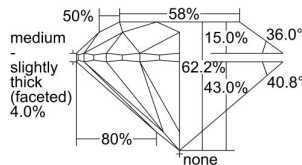

GIA®

FACSIMILE

GIA REPORT

7448523364

Verify this report at GIA.edu

GIA NATURAL DIAMOND DOSSIER®

August 30, 2022
GIA Report Number 7448523364
Shape and Cutting Style ..... Round Brilliant
Measurements ..... 4.14 - 4.16 x 2.58 mm

GRADING RESULTS

Carat Weight ..... 0.27 carat
Color Grade ..... J
Clarity Grade VS1
Cut Grade ..... Excellent

ADDITIONAL GRADING INFORMATION

Polish ..... Excellent
Symmetry ..... Excellent
Fluorescence ..... None
Clarity Characteristics ..... Crystal, Pinpoint
Inscription(s): GIA 7448523364

PROPORTIONS

Profile to actual proportions

GRADING SCALES

GIA COLOR SCALE

COLORLESS	D
	E
	F
	G
	H
	I
	J
NEAR COLORLESS	K
	L
FAIN	M
	N
	O
	P
VERY LIGHT	Q
	R
	S
	T
	U
	V
	W
	X
	Y
LIGHT	Z

GIA CLARITY SCALE

	FLAWLESS
	INTERNALLY FLAWLESS
VERY VERY SLIGHTLY INCLUDED	VVS₁
	VVS₂
VERY SLIGHTLY INCLUDED	VS₁
	VS₂
SLIGHTLY INCLUDED	SI₁
	SI₂
	I₁
	I₂
INCLUDED	I₃

GIA CUT SCALE

	EXCELLENT
	VERY GOOD
	GOOD
	FAIR
	POOR