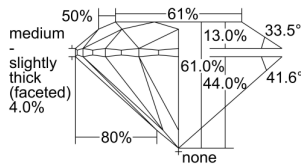

GIA®

FACSIMILE

GIA REPORT 7448597218

Verify this report at GIA.edu

GIA NATURAL DIAMOND DOSSIER®

September 07, 2022
GIA Report Number **7448597218**
Shape and Cutting Style ..... **Round Brilliant**
Measurements ..... **4.36 - 4.38 x 2.66 mm**

GRADING RESULTS

Carat Weight ..... **0.31 carat**
Color Grade ..... **D**
Clarity Grade **VVS2**
Cut Grade ..... **Excellent**

ADDITIONAL GRADING INFORMATION

Polish ..... **Excellent**
Symmetry ..... **Excellent**
Fluorescence ..... **Faint**
Clarity Characteristics..... **Pinpoint, Internal Graining, Surface Graining**

Inscription(s): GIA 7448597218

PROPORTIONS

Profile to actual proportions

GRADING SCALES

GIA COLOR SCALE	GIA CLARITY SCALE	GIA CUT SCALE	
D	FLAWLESS	EXCELLENT	
E	INTERNALLY FLAWLESS		
F		VVS₁	VERY GOOD
G	VVS₂		
H	VS₁	GOOD	
I	VS₂		
J	SI₁	FAIR	
K	SI₂		
L	I₁	POOR	
M			
N			
O	I₂		
P			
Q			
R	I₃		
S			
T			
U			
V			
W			
X			
Y			
Z