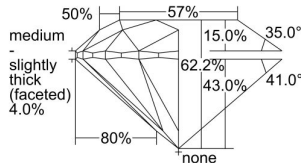

GIA®

FACSIMILE

GIA REPORT 7448686740

Verify this report at GIA.edu

GIA NATURAL DIAMOND DOSSIER®

September 14, 2022
GIA Report Number **7448686740**
Shape and Cutting Style ..... **Round Brilliant**
Measurements ..... **3.93 - 3.95 x 2.45 mm**
4.0%

GRADING RESULTS

Carat Weight ..... **0.23 carat**
Color Grade ..... **H**
Clarity Grade **S11**
Cut Grade ..... **Excellent**

ADDITIONAL GRADING INFORMATION

Polish ..... **Excellent**
Symmetry ..... **Excellent**
Fluorescence ..... **None**
Clarity Characteristics ..... **Crystal**
Inscription(s): **GIA 7448686740**

PROPORTIONS

Profile to actual proportions