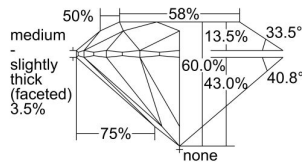

GIA®

FACSIMILE

GIA REPORT

7448746192

Verify this report at GIA.edu

GIA NATURAL DIAMOND DOSSIER®

September 28, 2022
GIA Report Number **7448746192**
Shape and Cutting Style ..... **Round Brilliant**
Measurements ..... **3.86 - 3.88 x 2.32 mm**

GRADING RESULTS

Carat Weight ..... **0.21 carat**
Color Grade ..... **E**
Clarity Grade **VS2**
Cut Grade ..... **Excellent**

ADDITIONAL GRADING INFORMATION

Polish ..... **Excellent**
Symmetry ..... **Excellent**
Fluorescence ..... **None**
Clarity Characteristics ..... **Cloud**
Inscription(s): **GIA 7448746192**

PROPORTIONS

Profile to actual proportions

GRADING SCALES

GIA COLOR SCALE	GIA CLARITY SCALE	GIA CUT SCALE	
D	FLAWLESS	EXCELLENT	
E	INTERNALLY FLAWLESS		
F		VVS₁	VERY GOOD
G	VVS₂		
H	VS₁	GOOD	
I	VS₂		
J	SI₁	FAIR	
K	SI₂		
L	I₁	POOR	
M	I₂		
N	I₃		
O			
P			
Q			
R			
S			
T			
U			
V			
W			
X			
Y			
Z