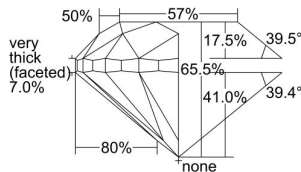

GIA®

FACSIMILE

GIA REPORT

7448760531

Verify this report at GIA.edu

GIA NATURAL DIAMOND DOSSIER®

September 26, 2022
GIA Report Number **7448760531**
Shape and Cutting Style ..... **Round Brilliant**
Measurements ..... **5.88 - 5.92 x 3.87 mm**

GRADING RESULTS

Carat Weight ..... **0.90 carat**
Color Grade ..... **K**
Clarity Grade **VS2**
Cut Grade ..... **Good**

ADDITIONAL GRADING INFORMATION

Polish ..... **Excellent**
Symmetry ..... **Very Good**
Fluorescence ..... **None**
Clarity Characteristics ..... **Crystal**
Inscription(s): **GIA 7448760531**

PROPORTIONS

Profile to actual proportions

GRADING SCALES

GIA COLOR SCALE	GIA CLARITY SCALE	GIA CUT SCALE	
D	FLAWLESS	EXCELLENT	
E	INTERNALLY FLAWLESS		
F		VVS₁	VERY GOOD
G	VVS₂		
H	VS₁	GOOD	
I	VS₂		
J	SI₁	FAIR	
K	SI₂		
L	I₁	POOR	
M	I₂		
N	I₃		
O			
P			
Q			
R			
S			
T			
U			
V			
W			
X			
Y			
Z