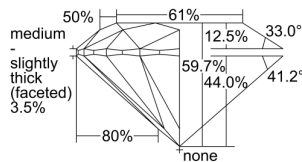

GIA®

FACSIMILE

GIA REPORT 7448773692

Verify this report at GIA.edu

GIA NATURAL DIAMOND DOSSIER®

September 22, 2022
GIA Report Number **7448773692**
Shape and Cutting Style ..... **Round Brilliant**
Measurements ..... **5.48 - 5.50 x 3.28 mm**

GRADING RESULTS

Carat Weight ..... **0.60 carat**
Color Grade ..... **I**
Clarity Grade **S11**
Cut Grade ..... **Excellent**

ADDITIONAL GRADING INFORMATION

Polish ..... **Excellent**
Symmetry ..... **Excellent**
Fluorescence ..... **Faint**
Clarity Characteristics ..... **Crystal, Cloud, Feather**
Inscription(s): **GIA 7448773692**

PROPORTIONS

Profile to actual proportions

GRADING SCALES

GIA COLOR SCALE	GIA CLARITY SCALE	GIA CUT SCALE	
D	FLAWLESS	EXCELLENT	
E	INTERNALLY FLAWLESS		
F		VVS₁	VERY GOOD
G	VVS₂		
H	VS₁	GOOD	
I	VS₂		
J	S1₁	FAIR	
K	S1₂		
L	I₁	POOR	
M	I₂		
N	I₃		
O			
P			
Q			
R			
S			
T			
U			
V			
W			
X			
Y			
Z