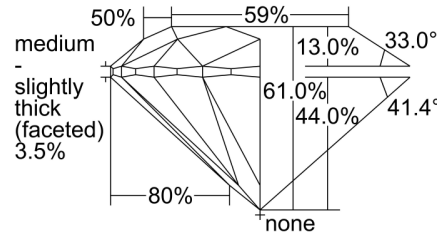

GIA NATURAL DIAMOND GRADING REPORT

September 26, 2022
GIA Report Number 7448774573
Shape and Cutting Style ..... Round Brilliant
Measurements ..... 6.42 - 6.46 x 3.93 mm

GRADING RESULTS

Carat Weight ..... 1.00 carat
Color Grade I
Clarity Grade VS1
Cut Grade ..... Excellent

ADDITIONAL GRADING INFORMATION

Polish ..... Excellent
Symmetry ..... Excellent
Fluorescence ..... None
Inscription(s): GIA 7448774573

PROPORTIONS

Profile to actual proportions