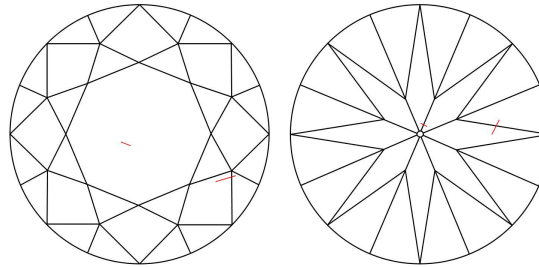

ADDITIONAL GRADING INFORMATION

Polish ..... Excellent  
 Symmetry ..... Excellent  
 Fluorescence ..... None  
 Inscription(s): GIA 7448774573

PROPORTIONS

Profile to actual proportions

CLARITY CHARACTERISTICS

KEY TO SYMBOLS\*

 Feather

\* Red symbols denote internal characteristics (inclusions). Green or black symbols denote external characteristics (blemishes). Diagram is an approximate representation of the diamond, and symbols shown indicate type, position, and approximate size of clarity characteristics. All clarity characteristics may not be shown. Details of finish are not shown.