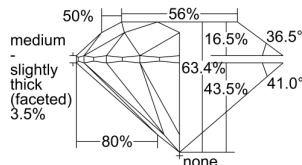

GIA®

FACSIMILE

GIA REPORT

7448821442

Verify this report at GIA.edu

GIA NATURAL DIAMOND DOSSIER®

September 28, 2022
GIA Report Number **7448821442**
Shape and Cutting Style ..... **Round Brilliant**
Measurements ..... **6.10 - 6.16 x 3.89 mm**

GRADING RESULTS

Carat Weight ..... **0.90 carat**
Color Grade ..... **D**
Clarity Grade **S11**
Cut Grade ..... **Excellent**

ADDITIONAL GRADING INFORMATION

Polish ..... **Excellent**
Symmetry ..... **Very Good**
Fluorescence ..... **None**
Clarity Characteristics ..... **Cloud**
Inscription(s): **GIA 7448821442**

PROPORTIONS

Profile to actual proportions

GRADING SCALES

GIA COLOR SCALE

COLORLESS	D
	E
	F
	G
	H
	I
	J
NEAR COLORLESS	K
	L
Faint	M
	N
	O
	P
Very Light	R
	S
	T
	U
	V
Light	W
	X
	Y
	Z

GIA CLARITY SCALE

FLAWLESS	VERY VERY SLIGHTLY INCLUDED	VVS₁	VVS₂	VS₁	VS₂	S1₁	S1₂	I₁	I₂	I₃			
											VERY SLIGHTLY INCLUDED	SLIGHTLY INCLUDED	INCLUDED

GIA CUT SCALE

EXCELLENT
VERY GOOD
GOOD
FAIR
POOR