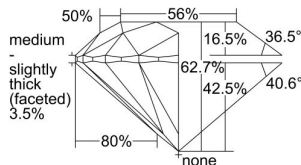

GIA®

FACSIMILE

GIA REPORT

7448856537

Verify this report at GIA.edu

GIA NATURAL DIAMOND DOSSIER®

October 06, 2022
GIA Report Number **7448856537**
Shape and Cutting Style ..... **Round Brilliant**
Measurements ..... **4.87 - 4.89 x 3.06 mm**

GRADING RESULTS

Carat Weight ..... **0.45 carat**
Color Grade ..... **K**
Clarity Grade **VS1**
Cut Grade ..... **Excellent**

ADDITIONAL GRADING INFORMATION

Polish ..... **Excellent**
Symmetry ..... **Excellent**
Fluorescence ..... **Faint**
Clarity Characteristics..... **Crystal, Cloud, Needle**
Inscription(s): **GIA 7448856537**

PROPORTIONS

Profile to actual proportions

GRADING SCALES

GIA COLOR SCALE

COLORLESS	D
	E
	F
	G
	H
	I
	J
NEAR COLORLESS	K
	L
Faint	M
	N
	O
	P
Very Light	Q
	R
	S
	T
	U
	V
Light	W
	X
	Y
	Z

GIA CLARITY SCALE

FLAWLESS	VERY VERY SLIGHTLY INCLUDED	VVS₁	
			VVS₂
INTERNALLY FLAWLESS	VERY SLIGHTLY INCLUDED	VS₁	
		VS₂	
SLIGHTLY INCLUDED	INCLUDED	SI₁	
		SI₂	
I₁	I₂	I₃	

GIA CUT SCALE

EXCELLENT	VERY GOOD	GOOD	FAIR	POOR