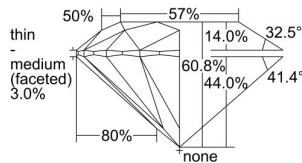

GIA®

FACSIMILE

GIA REPORT

7448898404

Verify this report at GIA.edu

GIA NATURAL DIAMOND DOSSIER®

October 05, 2022
GIA Report Number **7448898404**
Shape and Cutting Style ..... **Round Brilliant**
Measurements ..... **5.31 - 5.35 x 3.24 mm**

GRADING RESULTS

Carat Weight ..... **0.55 carat**
Color Grade ..... **I**
Clarity Grade **VVS2**
Cut Grade ..... **Excellent**

ADDITIONAL GRADING INFORMATION

Polish ..... **Excellent**
Symmetry ..... **Excellent**
Fluorescence ..... **None**
Clarity Characteristics..... **Cloud, Pinpoint**
Inscription(s): **GIA 7448898404**

PROPORTIONS

Profile to actual proportions

GRADING SCALES

GIA COLOR SCALE	GIA CLARITY SCALE	GIA CUT SCALE	
D	FLAWLESS	EXCELLENT	
E	INTERNALLY FLAWLESS		
F		VVS₁	VERY GOOD
G	VVS₂		
H	VS₁	GOOD	
I	VS₂		
J	SI₁	FAIR	
K	SI₂		
L	I₁	POOR	
M			
N	I₂		
O	I₃		
P			
Q			
R			
S			
T			
U			
V			
W			
X			
Y			
Z