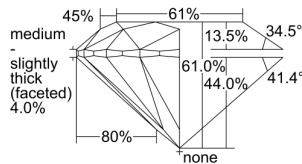

GIA®

FACSIMILE

GIA REPORT

7448945996

Verify this report at GIA.edu

GIA NATURAL DIAMOND DOSSIER®

October 11, 2022
GIA Report Number **7448945996**
Shape and Cutting Style ..... **Round Brilliant**
Measurements ..... **4.29 - 4.33 x 2.63 mm**

GRADING RESULTS

Carat Weight ..... **0.30 carat**
Color Grade ..... **E**
Clarity Grade **VS2**
Cut Grade ..... **Excellent**

ADDITIONAL GRADING INFORMATION

Polish ..... **Excellent**
Symmetry ..... **Very Good**
Fluorescence ..... **None**
Clarity Characteristics ..... **Crystal**
Inscription(s): **GIA 7448945996**

PROPORTIONS

Profile to actual proportions

GRADING SCALES

GIA COLOR SCALE	GIA CLARITY SCALE	GIA CUT SCALE
D	FLAWLESS	EXCELLENT
E	FLAWLESS	
F	INTERNALLY FLAWLESS	VERY GOOD
G	VVS₁	
H	VVS₂	GOOD
I	VS₁	
J	VS₂	FAIR
K	SI₁	
L	SI₂	POOR
M	I₁	
N	I₂	
O	I₃	
P		
Q		
R		
S		
T		
U		
V		
W		
X		
Y		
Z