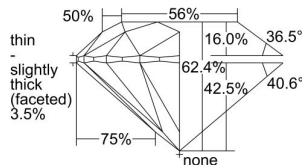

GIA®

FACSIMILE

GIA REPORT

7448964672

Verify this report at GIA.edu

GIA NATURAL DIAMOND DOSSIER®

November 07, 2022
GIA Report Number **7448964672**
Shape and Cutting Style ..... **Round Brilliant**
Measurements ..... **4.87 - 4.91 x 3.05 mm**

GRADING RESULTS

Carat Weight ..... **0.45 carat**
Color Grade ..... **E**
Clarity Grade **S12**
Cut Grade ..... **Excellent**

ADDITIONAL GRADING INFORMATION

Polish ..... **Excellent**
Symmetry ..... **Very Good**
Fluorescence ..... **None**
Clarity Characteristics ..... **Feather, Cloud**
Inscription(s): **GIA 7448964672**

PROPORTIONS

Profile to actual proportions