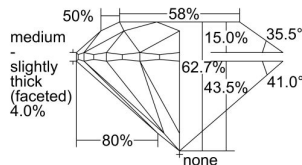

GIA®

FACSIMILE

GIA REPORT

7448975941

Verify this report at GIA.edu

GIA NATURAL DIAMOND DOSSIER®

October 13, 2022
GIA Report Number **7448975941**
Shape and Cutting Style ..... **Round Brilliant**
Measurements ..... **5.69 - 5.74 x 3.58 mm**

GRADING RESULTS

Carat Weight ..... **0.73 carat**
Color Grade ..... **J**
Clarity Grade **VS1**
Cut Grade ..... **Excellent**

ADDITIONAL GRADING INFORMATION

Polish ..... **Excellent**
Symmetry ..... **Excellent**
Fluorescence ..... **None**
Clarity Characteristics..... **Crystal, Cloud**
Inscription(s): **GIA 7448975941**

PROPORTIONS

Profile to actual proportions

GRADING SCALES

GIA COLOR SCALE	GIA CLARITY SCALE	GIA CUT SCALE	
D	FLAWLESS	EXCELLENT	
E	INTERNALLY FLAWLESS		
F		VVS₁	VERY GOOD
G	VVS₂		
H	VS₁	GOOD	
I	VS₂		
J	SI₁	FAIR	
K	SI₂		
L	I₁	POOR	
M	I₂		
N	I₃		
O			
P			
Q			
R			
S			
T			
U			
V			
W			
X			
Y			
Z