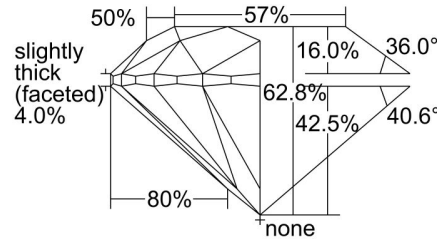

GIA NATURAL DIAMOND GRADING REPORT

October 17, 2022
 GIA Report Number 7448996683
 Shape and Cutting Style Round Brilliant
 Measurements 7.31 - 7.35 x 4.60 mm

GRADING RESULTS

Carat Weight 1.54 carat
 Color Grade K
 Clarity Grade VS1
 Cut Grade Excellent

ADDITIONAL GRADING INFORMATION

Polish Excellent
 Symmetry Excellent
 Fluorescence Faint
 Inscription(s): GIA 7448996683

Comments: Additional clouds are not shown. Pinpoints are not shown.

PROPORTIONS

Profile to actual proportions

CLARITY CHARACTERISTICS

KEY TO SYMBOLS*

- Crystal
- Cloud
- Pinpoint

* Red symbols denote internal characteristics (inclusions). Green or black symbols denote external characteristics (blemishes). Diagram is an approximate representation of the diamond, and symbols shown indicate type, position, and approximate size of clarity characteristics. All clarity characteristics may not be shown. Details of finish are not shown.