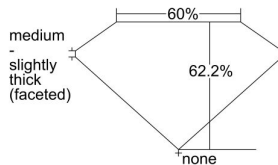

GIA®

FACSIMILE

GIA REPORT

7451484604

Verify this report at GIA.edu

GIA NATURAL DIAMOND DOSSIER®

December 28, 2022
GIA Report Number **7451484604**
Shape and Cutting Style ..... **Pear Brilliant**
Measurements ..... **8.27 x 5.19 x 3.23 mm**

GRADING RESULTS

Carat Weight ..... **0.81 carat**
Color Grade ..... **G**
Clarity Grade **VS1**

ADDITIONAL GRADING INFORMATION

Polish ..... **Excellent**
Symmetry ..... **Very Good**
Fluorescence ..... **Medium Blue**
Clarity Characteristics ..... **Crystal, Needle, Pinpoint**
Inscription(s): **GIA 7451484604**

PROPORTIONS

Profile not to actual proportions

GRADING SCALES

GIA COLOR SCALE		GIA CLARITY SCALE		
COLORLESS	D	VERY VERY SLIGHTLY INCLUDED	FLAWLESS	
	E		INTERNALLY FLAWLESS	
	F	VERY SLIGHTLY INCLUDED	VVS₁	
	G		VVS₂	
	NEAR COLORLESS	H	SLIGHTLY INCLUDED	VS₁
		I		VS₂
	FAINT	J	INCLUDED	SI₁
		K		SI₂
		L	INCLUDED	I₁
		M		I₂
N		I₃		
VERTICALLY LIGHT		O		
		P		
		Q		
	R			
	S			
	T			
LIGHT	U			
	V			
	W			
	X			
	Y			
	Z