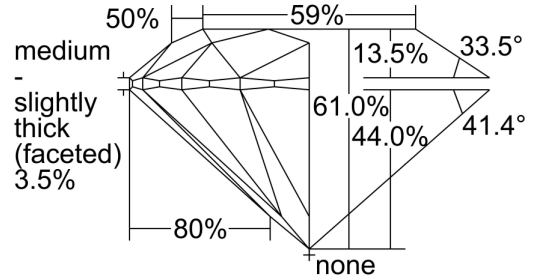

GIA®

GIA NATURAL DIAMOND DOSSIER®

January 02, 2023

GIA Report Number..... 7451513586

Shape and Cutting Style..... Round Brilliant

Measurements..... 4.18 - 4.19 x 2.55 mm

GRADING RESULTS

Carat Weight..... 0.27 carat

Color Grade..... K

Clarity Grade..... VS2

Cut Grade..... Excellent

ADDITIONAL GRADING INFORMATION

Polish..... Excellent

Symmetry..... Excellent

Fluorescence..... Faint

Clarity Characteristics..... Crystal

Inscription(s): GIA 7451513586

PROPORTIONS

Profile to actual proportions

COMMENTS

GIA COLOR SCALE

| | | | | | | | | | | | | | | | | | | | | | | |
|-----------|---|---|----------------|---|-------|---|------------|---|---|-------|---|---|---|---|---|---|---|---|---|---|---|---|
| D | E | F | G | H | I | J | K | L | M | N | O | P | Q | R | S | T | U | V | W | X | Y | Z |
| COLORLESS | | | NEAR COLORLESS | | FAINT | | VERY LIGHT | | | LIGHT | | | | | | | | | | | | |