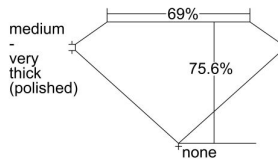

GIA®

FACSIMILE

GIA REPORT

7451526542

Verify this report at GIA.edu

GIA NATURAL DIAMOND DOSSIER®

January 05, 2023
GIA Report Number 7451526542
Shape and Cutting Style ..... Square Modified Brilliant
Measurements ..... 5.12 x 5.07 x 3.83 mm

GRADING RESULTS

Carat Weight ..... 0.90 carat
Color Grade ..... K
Clarity Grade VS2

ADDITIONAL GRADING INFORMATION

Polish ..... Excellent
Symmetry ..... Very Good
Fluorescence ..... Faint
Clarity Characteristics..... Cavity, Cloud, Crystal, Feather
Inscription(s): GIA 7451526542

PROPORTIONS

Profile not to actual proportions

GRADING SCALES

GIA COLOR SCALE		GIA CLARITY SCALE				
COLORLESS	D	VERY VERY SLIGHTLY INCLUDED	FLAWLESS			
	E		INTERNALLY FLAWLESS			
	F		VVS₁			
	NEAR COLORLESS	G	VERY SLIGHTLY INCLUDED	VVS₂		
		H		VS₁		
		FAINT	I	SLIGHTLY INCLUDED	VS₂	
			J		SI₁	
			LIGHT	K	INCLUDED	SI₂
	L	I₁				
	M	I₂				
N	NOT GRADED	I₃				
O						
P						
Q						
R						
S						
T						
U						
V						
W						
X						
Y						
Z