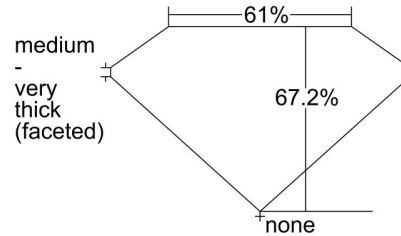

GIA NATURAL DIAMOND GRADING REPORT

January 30, 2023  
 GIA Report Number ..... 7451711002  
 Shape and Cutting Style ..... Cushion Modified Brilliant  
 Measurements ..... 5.96 x 5.64 x 3.79 mm

GRADING RESULTS

Carat Weight ..... 1.02 carat  
 Color Grade ..... G  
 Clarity Grade ..... SI1

ADDITIONAL GRADING INFORMATION

Polish ..... Excellent  
 Symmetry ..... Excellent  
 Fluorescence ..... None  
 Inscription(s): GIA 7451711002  
 Comments: Pinpoints are not shown.

PROPORTIONS

Profile not to actual proportions

CLARITY CHARACTERISTICS

KEY TO SYMBOLS\*

- Crystal
- ~ Feather
- ∧ Needle

\* Red symbols denote internal characteristics (inclusions). Green or black symbols denote external characteristics (blemishes). Diagram is an approximate representation of the diamond, and symbols shown indicate type, position, and approximate size of clarity characteristics. All clarity characteristics may not be shown. Details of finish are not shown.