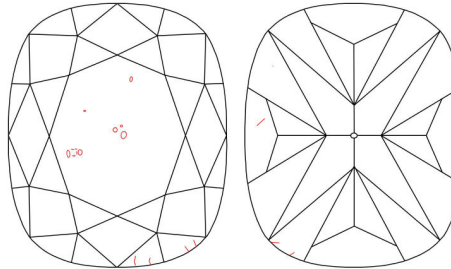

GIA NATURAL DIAMOND GRADING REPORT

January 30, 2023  
 GIA Report Number ..... 7451711002  
 Shape and Cutting Style ..... Cushion Modified Brilliant  
 Measurements ..... 5.96 x 5.64 x 3.79 mm

GRADING RESULTS

Carat Weight ..... 1.02 carat  
 Color Grade ..... G  
 Clarity Grade ..... SI1

ADDITIONAL GRADING INFORMATION

Polish ..... Excellent  
 Symmetry ..... Excellent  
 Fluorescence ..... None  
 Inscription(s): GIA 7451711002  
 Comments: Pinpoints are not shown.

PROPORTIONS

Profile not to actual proportions

CLARITY CHARACTERISTICS

KEY TO SYMBOLS\*

- Crystal
- ~ Feather
- ∧ Needle

\* Red symbols denote internal characteristics (inclusions). Green or black symbols denote external characteristics (blemishes). Diagram is an approximate representation of the diamond, and symbols shown indicate type, position, and approximate size of clarity characteristics. All clarity characteristics may not be shown. Details of finish are not shown.