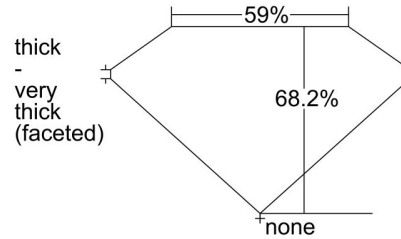

GIA NATURAL DIAMOND GRADING REPORT

January 31, 2023  
 GIA Report Number ..... 7451713682  
 Shape and Cutting Style ..... Oval Brilliant  
 Measurements ..... 7.42 x 5.39 x 3.68 mm

GRADING RESULTS

Carat Weight ..... 1.01 carat  
 Color Grade ..... J  
 Clarity Grade ..... VS2

Profile not to actual proportions

CLARITY CHARACTERISTICS

KEY TO SYMBOLS\*

- Crystal
- ◉ Cloud
- Pinpoint

\* Red symbols denote internal characteristics (inclusions). Green or black symbols denote external characteristics (blemishes). Diagram is an approximate representation of the diamond, and symbols shown indicate type, position, and approximate size of clarity characteristics. All clarity characteristics may not be shown. Details of finish are not shown.