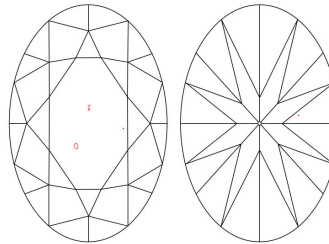

GIA NATURAL DIAMOND GRADING REPORT

January 31, 2023  
 GIA Report Number ..... 7451713682  
 Shape and Cutting Style ..... Oval Brilliant  
 Measurements ..... 7.42 x 5.39 x 3.68 mm

GRADING RESULTS

Carat Weight ..... 1.01 carat  
 Color Grade ..... J  
 Clarity Grade ..... VS2

Profile not to actual proportions

CLARITY CHARACTERISTICS

KEY TO SYMBOLS\*

- Crystal
- ◉ Cloud
- Pinpoint

\* Red symbols denote internal characteristics (inclusions). Green or black symbols denote external characteristics (blemishes). Diagram is an approximate representation of the diamond, and symbols shown indicate type, position, and approximate size of clarity characteristics. All clarity characteristics may not be shown. Details of finish are not shown.