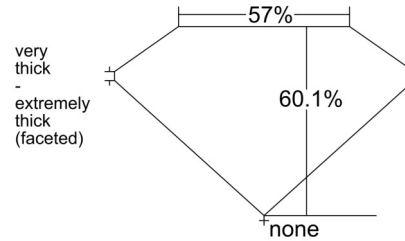

GIA NATURAL DIAMOND GRADING REPORT

January 08, 2025
 GIA Report Number 7451973431
 Shape and Cutting Style Heart Brilliant
 Measurements 7.26 x 7.84 x 4.71 mm

GRADING RESULTS

Carat Weight 1.69 carat
 Color Grade H
 Clarity Grade VVS1

Profile not to actual proportions

CLARITY CHARACTERISTICS

KEY TO SYMBOLS*

~ Feather

* Red symbols denote internal characteristics (inclusions). Green or black symbols denote external characteristics (blemishes). Diagram is an approximate representation of the diamond, and symbols shown indicate type, position, and approximate size of clarity characteristics. All clarity characteristics may not be shown. Details of finish are not shown.