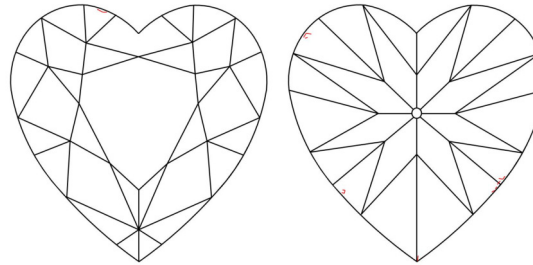

GIA NATURAL DIAMOND GRADING REPORT

January 08, 2025
 GIA Report Number 7451973431
 Shape and Cutting Style Heart Brilliant
 Measurements 7.26 x 7.84 x 4.71 mm

GRADING RESULTS

Carat Weight 1.69 carat
 Color Grade H
 Clarity Grade VVS1

Profile not to actual proportions

CLARITY CHARACTERISTICS

KEY TO SYMBOLS*

~ Feather

* Red symbols denote internal characteristics (inclusions). Green or black symbols denote external characteristics (blemishes). Diagram is an approximate representation of the diamond, and symbols shown indicate type, position, and approximate size of clarity characteristics. All clarity characteristics may not be shown. Details of finish are not shown.