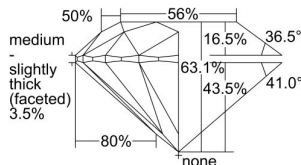

GIA®

FACSIMILE

GIA REPORT 7452081563

Verify this report at GIA.edu

GIA NATURAL DIAMOND DOSSIER®

November 02, 2022
GIA Report Number 7452081563
Shape and Cutting Style ..... Round Brilliant
Measurements ..... 5.19 - 5.23 x 3.29 mm

GRADING RESULTS

Carat Weight ..... 0.55 carat
Color Grade ..... D
Clarity Grade VVS2
Cut Grade ..... Excellent

ADDITIONAL GRADING INFORMATION

Polish ..... Excellent
Symmetry ..... Excellent
Fluorescence ..... Medium Blue
Clarity Characteristics ..... Pinpoint
Inscription(s): GIA 7452081563

PROPORTIONS

Profile to actual proportions

GRADING SCALES

GIA COLOR SCALE

COLORESS	D
	E
	F
	G
	H
	I
	J
NEAR COLORESS	K
	L
Faint	M
	N
	O
	P
Very Light	R
	S
	T
	U
	V
Light	W
	X
	Y
	Z

GIA CLARITY SCALE

VERY VERY SLIGHTLY INCLUDED	FLAWLESS
	INTERNALLY FLAWLESS
VERY SLIGHTLY INCLUDED	VVS₁
	VVS₂
SLIGHTLY INCLUDED	VS₁
	VS₂
INCLUDED	SI₁
	SI₂
	I₁
	I₂
	I₃

GIA CUT SCALE

EXCELLENT
VERY GOOD
GOOD
FAIR
POOR