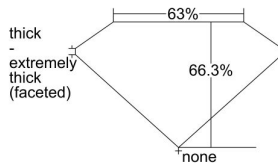

GIA®

FACSIMILE

GIA REPORT

7452108560

Verify this report at GIA.edu

GIA NATURAL DIAMOND DOSSIER®

October 31, 2022
GIA Report Number **7452108560**
Shape and Cutting Style ..... **Pear Brilliant**
Measurements ..... **7.27 x 4.27 x 2.83 mm**

GRADING RESULTS

Carat Weight ..... **0.55 carat**
Color Grade ..... **F**
Clarity Grade **VS1**

ADDITIONAL GRADING INFORMATION

Polish ..... **Excellent**
Symmetry ..... **Very Good**
Fluorescence ..... **Faint**
Clarity Characteristics..... **Crystal, Cloud, Pinpoint**
Inscription(s): **GIA 7452108560**

PROPORTIONS

Profile not to actual proportions

GRADING SCALES

GIA COLOR SCALE		GIA CLARITY SCALE			
COLORLESS	D	VERY VERY SLIGHTLY INCLUDED	FLAWLESS		
	E		INTERNALLY FLAWLESS		
	F	VERY SLIGHTLY INCLUDED	VS₁		
	G		VS₂		
	H		VS₁		
	NEAR COLORLESS	I	SLIGHTLY INCLUDED	VS₂	
		J		SI₁	
		FAINT	K	INCLUDED	SI₂
			L		I₁
			M		I₂
VERT LIGHT	N	INCLUDED	I₃		
	O				
	P				
	Q				
	R				
LIGHT	S				
	T				
	U				
	V				
	W				
X					
Y					
Z