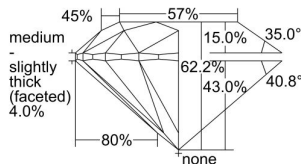

GIA®

FACSIMILE

GIA REPORT 7452132044

Verify this report at GIA.edu

GIA NATURAL DIAMOND DOSSIER®

November 03, 2022
GIA Report Number 7452132044
Shape and Cutting Style ..... Round Brilliant
Measurements ..... 5.19 - 5.23 x 3.24 mm

GRADING RESULTS

Carat Weight ..... 0.54 carat
Color Grade I
Clarity Grade VS2
Cut Grade ..... Excellent

ADDITIONAL GRADING INFORMATION

Polish ..... Excellent
Symmetry ..... Excellent
Fluorescence ..... Faint
Clarity Characteristics ..... Crystal, Cloud
Inscription(s): GIA 7452132044

PROPORTIONS

Profile to actual proportions

GRADING SCALES

GIA COLOR SCALE

COLORLESS	D
	E
	F
	G
	H
	I
	J
NEAR COLORLESS	K
	L
FAIN	M
	N
	O
	P
VERY LIGHT	Q
	R
	S
	T
	U
	V
	W
	X
	Y
LIGHT	Z

GIA CLARITY SCALE

FLAWLESS	INTERNAL FLAWLESS	
		FLAWLESS
VERY VERY SLIGHTLY INCLUDED	VVS₁	
	VVS₂	
VERY SLIGHTLY INCLUDED	VS₁	
	VS₂	
SLIGHTLY INCLUDED	SI₁	
	SI₂	
INCLUDED	I₁	
	I₂	
	I₃	

GIA CUT SCALE

EXCELLENT
VERY GOOD
GOOD
FAIR
POOR