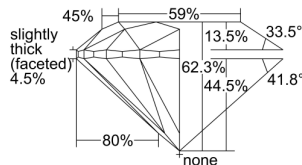

GIA®

FACSIMILE

GIA NATURAL DIAMOND DOSSIER®

November 02, 2022
GIA Report Number 7452154830
Shape and Cutting Style ..... Round Brilliant
Measurements ..... 4.54 - 4.57 x 2.84 mm

GRADING RESULTS

Carat Weight ..... 0.36 carat
Color Grade ..... E
Clarity Grade VS1
Cut Grade ..... Excellent

ADDITIONAL GRADING INFORMATION

Polish ..... Excellent
Symmetry ..... Excellent
Fluorescence ..... None
Clarity Characteristics ..... Cloud, Pinpoint
Inscription(s): GIA 7452154830

GIA REPORT 7452154830

Verify this report at GIA.edu

PROPORTIONS

Profile to actual proportions