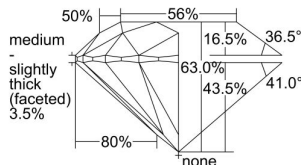

GIA®

FACSIMILE

GIA REPORT 7452298763

Verify this report at GIA.edu

GIA NATURAL DIAMOND DOSSIER®

December 06, 2022
GIA Report Number **7452298763**
Shape and Cutting Style ..... **Round Brilliant**
Measurements ..... **3.66 - 3.68 x 2.31 mm**

GRADING RESULTS

Carat Weight ..... **0.19 carat**
Color Grade ..... **D**
Clarity Grade **VS1**
Cut Grade ..... **Excellent**

ADDITIONAL GRADING INFORMATION

Polish ..... **Excellent**
Symmetry ..... **Excellent**
Fluorescence ..... **None**
Clarity Characteristics ..... **Crystal**
Inscription(s): **GIA 7452298763**

PROPORTIONS

Profile to actual proportions

GRADING SCALES

GIA COLOR SCALE

COLOURESS	D
	E
	F
	G
	H
	I
	J
NEAR COLOURESS	K
	L
Faint	M
	N
	O
	P
	R
	S
	T
	U
	V
	W
	X
	Y
Light	Z

GIA CLARITY SCALE

FLAWLESS	VERY VERY SLIGHTLY INCLUDED	VS₁	VS₂	VS₁	VS₂	SI₁	SI₂	I₁	I₂	I₃	
											FLAWLESS
INTERNALLY FLAWLESS	VERY SLIGHTLY INCLUDED										

GIA CUT SCALE

EXCELLENT
VERY GOOD
GOOD
FAIR
POOR