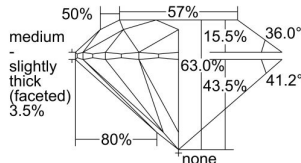

GIA®

FACSIMILE

GIA REPORT

7452386881

Verify this report at GIA.edu

GIA NATURAL DIAMOND DOSSIER®

December 14, 2022
GIA Report Number **7452386881**
Shape and Cutting Style ..... **Round Brilliant**
Measurements ..... **5.16 - 5.20 x 3.26 mm**

GRADING RESULTS

Carat Weight ..... **0.54 carat**
Color Grade ..... **D**
Clarity Grade **S11**
Cut Grade ..... **Excellent**

ADDITIONAL GRADING INFORMATION

Polish ..... **Excellent**
Symmetry ..... **Excellent**
Fluorescence ..... **Faint**
Clarity Characteristics ..... **Crystal, Cloud, Feather**
Inscription(s): **GIA 7452386881**

PROPORTIONS

Profile to actual proportions