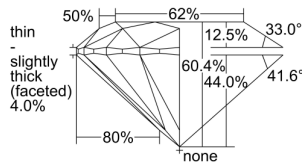

GIA®

FACSIMILE

GIA REPORT 7453279861

Verify this report at GIA.edu

GIA NATURAL DIAMOND DOSSIER®

November 29, 2022
GIA Report Number 7453279861
Shape and Cutting Style ..... Round Brilliant
Measurements ..... 3.86 - 3.88 x 2.34 mm

GRADING RESULTS

Carat Weight ..... 0.21 carat
Color Grade ..... G
Clarity Grade VVS1
Cut Grade ..... Excellent

ADDITIONAL GRADING INFORMATION

Polish ..... Excellent
Symmetry ..... Excellent
Fluorescence ..... Faint
Clarity Characteristics ..... Pinpoint
Inscription(s): GIA 7453279861

PROPORTIONS

GRADING SCALES

GIA COLOR SCALE	GIA CLARITY SCALE	GIA CUT SCALE
COLOURLESS	FLAWLESS	EXCELLENT
D	INTERNALLY FLAWLESS	
E	VVS₁	VERY GOOD
F		
G	VS₁	GOOD
H		
I	SI₁	FAIR
J		
K	I₁	POOR
L		
M	I₂	
N		
O	I₃	
P		
VERY LIGHT		
R		
S		
T		
U		
VERY LIGHT		
V		
W		
X		
Y		
Z