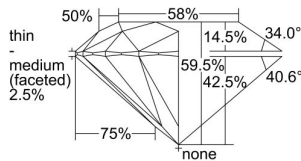

GIA®

FACSIMILE

GIA REPORT 7453337275

Verify this report at GIA.edu

GIA NATURAL DIAMOND DOSSIER®

December 23, 2022
GIA Report Number 7453337275
Shape and Cutting Style ..... Round Brilliant
Measurements ..... 3.67 - 3.69 x 2.19 mm

GRADING RESULTS

Carat Weight ..... 0.18 carat
Color Grade ..... E
Clarity Grade S11
Cut Grade ..... Excellent

ADDITIONAL GRADING INFORMATION

Polish ..... Excellent
Symmetry ..... Excellent
Fluorescence ..... None
Clarity Characteristics ..... Crystal, Knot, Cloud
Inspection(s): GIA 7453337275

PROPORTIONS

Profile to actual proportions