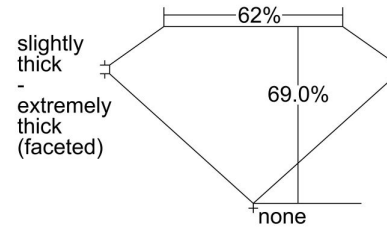

GIA NATURAL DIAMOND GRADING REPORT

January 05, 2023
GIA Report Number 7453506593
Shape and Cutting Style Cushion Modified Brilliant
Measurements 5.86 x 5.85 x 4.03 mm

GRADING RESULTS

Carat Weight 1.22 carat
Color Grade H
Clarity Grade VVS1

ADDITIONAL GRADING INFORMATION

Polish Excellent
Symmetry Excellent
Fluorescence None
Inscription(s): GIA 7453506593

PROPORTIONS

Profile not to actual proportions

CLARITY CHARACTERISTICS

KEY TO SYMBOLS*

- Needle
- Pinpoint
- Feather

* Red symbols denote internal characteristics (inclusions). Green or black symbols denote external characteristics (blemishes). Diagram is an approximate representation of the diamond, and symbols shown indicate type, position, and approximate size of clarity characteristics. All clarity characteristics may not be shown. Details of finish are not shown.