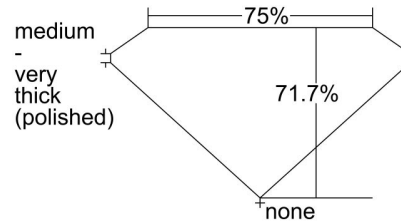

GIA NATURAL DIAMOND GRADING REPORT

January 17, 2023  
 GIA Report Number ..... 7453603024  
 Shape and Cutting Style ..... Square Modified Brilliant  
 Measurements ..... 6.76 x 6.70 x 4.81 mm

GRADING RESULTS

Carat Weight ..... 2.00 carat  
 Color Grade ..... H  
 Clarity Grade ..... SI2

ADDITIONAL GRADING INFORMATION

Polish ..... Excellent  
 Symmetry ..... Excellent  
 Fluorescence ..... Medium Blue  
 Inscription(s): GIA 7453603024

**Comments:** Additional clouds are not shown. Pinpoints are not shown.

PROPORTIONS

Profile not to actual proportions

CLARITY CHARACTERISTICS

KEY TO SYMBOLS\*

- Crystal
- ◌ Cavity
- ~ Feather
- ~ Needle
- ▲ Indented Natural
- △ Natural
- ☉ Cloud

\* Red symbols denote internal characteristics (inclusions). Green or black symbols denote external characteristics (blemishes). Diagram is an approximate representation of the diamond, and symbols shown indicate type, position, and approximate size of clarity characteristics. All clarity characteristics may not be shown. Details of finish are not shown.