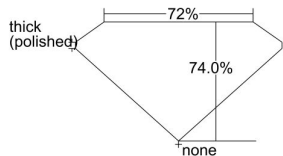

GIA®

FACSIMILE

GIA REPORT

7456032122

Verify this report at GIA.edu

GIA NATURAL DIAMOND DOSSIER®

June 19, 2023
GIA Report Number **7456032122**
Shape and Cutting Style ..... **Square Modified Brilliant**
Measurements ..... **4.07 x 4.06 x 3.00 mm**

GRADING RESULTS

Carat Weight ..... **0.43 carat**
Color Grade ..... **E**
Clarity Grade **VVS2**

ADDITIONAL GRADING INFORMATION

Polish ..... **Excellent**
Symmetry ..... **Very Good**
Fluorescence ..... **None**
Clarity Characteristics..... **Cloud, Pinpoint**
Inscription(s): **GIA 7456032122**

PROPORTIONS

Profile not to actual proportions

GRADING SCALES

GIA COLOR SCALE		GIA CLARITY SCALE	
COLORLESS	D	VERY VERY SLIGHTLY INCLUDED	FLAWLESS
	E		INTERNALLY FLAWLESS
	F		VVS₁
	G		VVS₂
	H		VS₁
	I		VS₂
NEAR COLORLESS	J	VERY SLIGHTLY INCLUDED	SI₁
	K		SI₂
	L		I₁
	M		I₂
FAINT	N	SLIGHTLY INCLUDED	I₃
	O		
	P		
	Q		
VERY LIGHT	R		
	S		
	T		
	U		
LIGHT	V		
	W		
	X		
	Y		
	Z