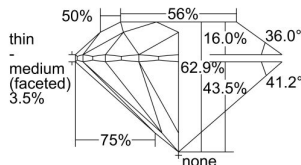

GIA®

FACSIMILE

GIA REPORT

7456236408

Verify this report at GIA.edu

GIA NATURAL DIAMOND DOSSIER®

November 22, 2022
GIA Report Number **7456236408**
Shape and Cutting Style ..... **Round Brilliant**
Measurements ..... **5.92 - 5.94 x 3.73 mm**

GRADING RESULTS

Carat Weight ..... **0.80 carat**
Color Grade ..... **J**
Clarity Grade **VS2**
Cut Grade ..... **Excellent**

ADDITIONAL GRADING INFORMATION

Polish ..... **Excellent**
Symmetry ..... **Excellent**
Fluorescence ..... **None**
Clarity Characteristics..... **Crystal, Cloud**
Inscription(s): **GIA 7456236408**

PROPORTIONS

Profile to actual proportions

GRADING SCALES

GIA COLOR SCALE	GIA CLARITY SCALE	GIA CUT SCALE
COLORESS	FLAWLESS	EXCELLENT
D	FLAWLESS	
E	FLAWLESS	VERY GOOD
F	FLAWLESS	
G	FLAWLESS	GOOD
H	FLAWLESS	
I	VVS₁	FAIR
J	VVS₂	
K	VS₁	POOR
L	VS₂	
M	SI₁	
N	SI₂	
O	I₁	
P	I₂	
Q	I₃	
R		
S		
T		
U		
V		
W		
X		
Y		
Z