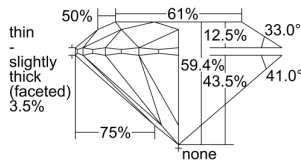

GIA®

FACSIMILE

GIA REPORT

7456273581

Verify this report at GIA.edu

GIA NATURAL DIAMOND DOSSIER®

November 30, 2022
GIA Report Number **7456273581**
Shape and Cutting Style ..... **Round Brilliant**
Measurements ..... **5.08 - 5.12 x 3.03 mm**

GRADING RESULTS

Carat Weight ..... **0.48 carat**
Color Grade ..... **D**
Clarity Grade **VVS2**
Cut Grade ..... **Excellent**

ADDITIONAL GRADING INFORMATION

Polish ..... **Excellent**
Symmetry ..... **Excellent**
Fluorescence ..... **Faint**
Clarity Characteristics ..... **Feather, Pinpoint**
Inscription(s): **GIA 7456273581**

PROPORTIONS

GRADING SCALES

GIA COLOR SCALE	GIA CLARITY SCALE	GIA CUT SCALE	
D	FLAWLESS	EXCELLENT	
E	INTERNALLY FLAWLESS		
F		VVS₁	VERY GOOD
G	VVS₂		
H	VS₁	GOOD	
I	VS₂		
J	SI₁	FAIR	
K	SI₂		
L	I₁	POOR	
M			
N			
O	I₂		
P			
Q	I₃		
R			
S			
T			
U			
V			
W			
X			
Y			
Z