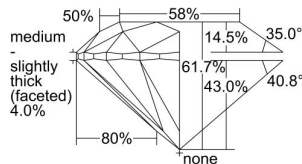

GIA®

FACSIMILE

GIA REPORT

7456331141

Verify this report at GIA.edu

GIA NATURAL DIAMOND DOSSIER®

December 07, 2022

GIA Report Number **7456331141**

Shape and Cutting Style ..... **Round Brilliant**

Measurements ..... **5.07 - 5.10 x 3.14 mm**

GRADING RESULTS

Carat Weight ..... **0.50 carat**

Color Grade ..... **F**

Clarity Grade **VS1**

Cut Grade ..... **Excellent**

ADDITIONAL GRADING INFORMATION

Polish ..... **Excellent**

Symmetry ..... **Excellent**

Fluorescence ..... **None**

Clarity Characteristics ..... **Cloud, Feather, Pinpoint**

Inscription(s): **GIA 7456331141**

PROPORTIONS

Profile to actual proportions

GRADING SCALES

GIA
COLOR
SCALE

COLORLESS	D
	E
	F
	G
	H
	I
	J
NEAR COLORLESS	K
	L
Faint	M
	N
	O
	P
Very Light	Q
	R
	S
	T
	U
	V
Light	W
	X
	Y
	Z

GIA
CLARITY
SCALE

VERY VERY SLIGHTLY INCLUDED	FLAWLESS
	INTERNALLY FLAWLESS
VERY SLIGHTLY INCLUDED	VVS₁
	VVS₂
SLIGHTLY INCLUDED	VS₁
	VS₂
INCLUDED	SI₁
	SI₂
	I₁
	I₂
	I₃

GIA
CUT
SCALE

EXCELLENT
VERY GOOD
GOOD
FAIR
POOR