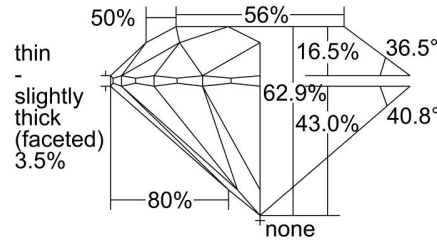

GIA NATURAL DIAMOND GRADING REPORT

January 25, 2023  
 GIA Report Number ..... 7456351827  
 Shape and Cutting Style ..... Round Brilliant  
 Measurements ..... 6.35 - 6.39 x 4.01 mm

GRADING RESULTS

Carat Weight ..... 1.00 carat  
 Color Grade ..... H  
 Clarity Grade ..... SI2  
 Cut Grade ..... Excellent

PROPORTIONS

Profile to actual proportions

CLARITY CHARACTERISTICS

KEY TO SYMBOLS\*

-  Twinning Wisp
-  Crystal
-  Cloud
-  Feather
-  Indented Natural
-  Natural

\* Red symbols denote internal characteristics (inclusions). Green or black symbols denote external characteristics (blemishes). Diagram is an approximate representation of the diamond, and symbols shown indicate type, position, and approximate size of clarity characteristics. All clarity characteristics may not be shown. Details of finish are not shown.