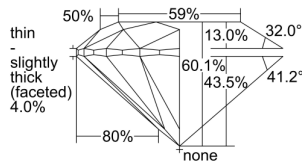

GIA®

FACSIMILE

GIA REPORT 7456372760

Verify this report at GIA.edu

GIA NATURAL DIAMOND DOSSIER®

December 14, 2022
GIA Report Number **7456372760**
Shape and Cutting Style ..... **Round Brilliant**
Measurements ..... **5.41 - 5.44 x 3.26 mm**

GRADING RESULTS

Carat Weight ..... **0.59 carat**
Color Grade ..... **K**
Clarity Grade **VVS2**
Cut Grade ..... **Excellent**

ADDITIONAL GRADING INFORMATION

Polish ..... **Excellent**
Symmetry ..... **Excellent**
Fluorescence ..... **None**
Clarity Characteristics ..... **Feather**
Inscription(s): **GIA 7456372760**

PROPORTIONS

Profile to actual proportions

GRADING SCALES

GIA COLOR SCALE	GIA CLARITY SCALE	GIA CUT SCALE	
D	FLAWLESS	EXCELLENT	
E	INTERNALLY FLAWLESS		
F		VVS₁	VERY GOOD
G	VVS₂		
H	VS₁	GOOD	
I	VS₂		
J	SI₁	FAIR	
K	SI₂		
L	I₁	POOR	
M	I₂		
N	I₃		
O			
P			
Q			
R			
S			
T			
U			
V			
W			
X			
Y			
Z