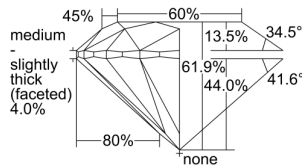

GIA®

FACSIMILE

GIA REPORT

7456396511

Verify this report at GIA.edu

GIA NATURAL DIAMOND DOSSIER®

December 15, 2022
GIA Report Number **7456396511**
Shape and Cutting Style ..... **Round Brilliant**
Measurements ..... **5.67 - 5.70 x 3.52 mm**

GRADING RESULTS

Carat Weight ..... **0.70 carat**
Color Grade ..... **D**
Clarity Grade **VS1**
Cut Grade ..... **Excellent**

ADDITIONAL GRADING INFORMATION

Polish ..... **Excellent**
Symmetry ..... **Excellent**
Fluorescence ..... **None**
Clarity Characteristics.....**Crystal, Feather, Cloud, Pinpoint**
Inscription(s): **GIA 7456396511**

PROPORTIONS

Profile to actual proportions

GRADING SCALES

GIA COLOR SCALE

COLORLESS	D
	E
	F
	G
	H
	I
	J
NEAR COLORLESS	K
	L
	M
	N
	O
	P
	Q
	R
	S
	T
	U
	V
	W
	X
	Y
LIGHT	Z

GIA CLARITY SCALE

FLAWLESS	INTERNAL FLAWLESS	
		FLAWLESS
VERY VERY SLIGHTLY INCLUDED	VVS₁	
	VVS₂	
VERY SLIGHTLY INCLUDED	VS₁	
	VS₂	
SLIGHTLY INCLUDED	SI₁	
	SI₂	
INCLUDED	I₁	
	I₂	
	I₃	

GIA CUT SCALE

EXCELLENT
VERY GOOD
GOOD
FAIR
POOR