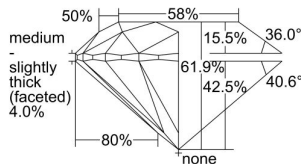

GIA®

FACSIMILE

GIA REPORT

7456437893

Verify this report at GIA.edu

GIA NATURAL DIAMOND DOSSIER®

December 22, 2022

GIA Report Number 7456437893

Shape and Cutting Style ..... Round Brilliant

Measurements ..... 4.87 - 4.90 x 3.02 mm

GRADING RESULTS

Carat Weight ..... 0.44 carat

Color Grade ..... F

Clarity Grade VS1

Cut Grade ..... Excellent

ADDITIONAL GRADING INFORMATION

Polish ..... Excellent

Symmetry ..... Excellent

Fluorescence ..... Faint

Clarity Characteristics ..... Feather, Pinpoint

Inspection(s): GIA 7456437893

PROPORTIONS

Profile to actual proportions

GRADING SCALES

GIA COLOR SCALE

COLORLESS	D
	E
	F
	G
	H
	I
	J
NEAR COLORLESS	K
	L
Faint	M
	N
	O
	P
Very Light	Q
	R
	S
	T
	U
	V
	W
	X
	Y
Light	Z

GIA CLARITY SCALE

FLAWLESS	INTERNAL FLAWLESS	
		FLAWLESS
VERY VERY SLIGHTLY INCLUDED	VVS₁	
	VVS₂	
VERY SLIGHTLY INCLUDED	VS₁	
	VS₂	
SLIGHTLY INCLUDED	SI₁	
	SI₂	
INCLUDED	I₁	
	I₂	
	I₃	

GIA CUT SCALE

EXCELLENT
VERY GOOD
GOOD
FAIR
POOR