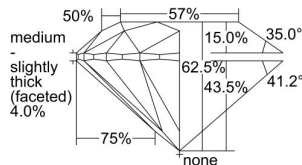

GIA®

FACSIMILE

GIA REPORT

7456465024

Verify this report at GIA.edu

GIA NATURAL DIAMOND DOSSIER®

December 26, 2022
GIA Report Number **7456465024**
Shape and Cutting Style ..... **Round Brilliant**
Measurements ..... **4.30 - 4.32 x 2.70 mm**

GRADING RESULTS

Carat Weight ..... **0.31 carat**
Color Grade ..... **K, Faint Brown**
Clarity Grade **VVS1**
Cut Grade ..... **Excellent**

ADDITIONAL GRADING INFORMATION

Polish ..... **Excellent**
Symmetry ..... **Excellent**
Fluorescence ..... **None**
Clarity Characteristics ..... **Feather**
Inscription(s): **GIA 7456465024**

PROPORTIONS

Profile to actual proportions

GRADING SCALES

GIA COLOR SCALE	GIA CLARITY SCALE	GIA CUT SCALE	
D	FLAWLESS	EXCELLENT	
E	INTERNALLY FLAWLESS		
F		VVS₁	VERY GOOD
G	VVS₂		
H	VS₁	GOOD	
I	VS₂		
J	SI₁	FAIR	
K	SI₂		
L	I₁	POOR	
M	I₂		
N	I₃		
O			
P			
Q			
R			
S			
T			
U			
V			
W			
X			
Y			
Z