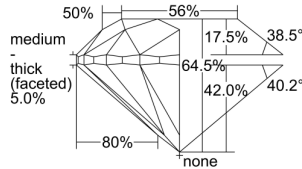

GIA®

FACSIMILE

GIA REPORT

7456560498

Verify this report at GIA.edu

GIA NATURAL DIAMOND DOSSIER®

January 09, 2023
GIA Report Number **7456560498**
Shape and Cutting Style ..... **Round Brilliant**
Measurements ..... **5.52 - 5.56 x 3.57 mm**

GRADING RESULTS

Carat Weight ..... **0.70 carat**
Color Grade ..... **G**
Clarity Grade **VVS2**
Cut Grade ..... **Very Good**

ADDITIONAL GRADING INFORMATION

Polish ..... **Excellent**
Symmetry ..... **Excellent**
Fluorescence ..... **None**
Clarity Characteristics..... **Cloud, Pinpoint, Indented Natural**
Inscription(s): **GIA 7456560498**

PROPORTIONS

Profile to actual proportions

GRADING SCALES

GIA COLOR SCALE	GIA CLARITY SCALE	GIA CUT SCALE
COLOURLESS	FLAWLESS	EXCELLENT
E	INTERNALLY FLAWLESS	
F	VVS₁	VERY GOOD
G	VVS₂	
H	VS₁	GOOD
I	VS₂	
J	SI₁	FAIR
K	SI₂	
L	I₁	POOR
M	I₂	
N	I₃	
O		
P		
VERY LIGHT		
R		
S		
T		
U		
V		
W		
X		
Y		
Z