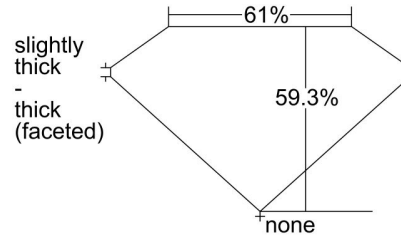

GIA NATURAL DIAMOND GRADING REPORT

December 12, 2023
 GIA Report Number 7456586795
 Shape and Cutting Style Pear Brilliant
 Measurements 13.25 x 8.61 x 5.10 mm

GRADING RESULTS

Carat Weight 3.51 carat
 Color Grade I
 Clarity Grade SI2

ADDITIONAL GRADING INFORMATION

Polish Excellent
 Symmetry Excellent
 Fluorescence Medium Blue
 Inscription(s): GIA 7456586795

Comments: Pinpoints are not shown. Clouds are not shown.

PROPORTIONS

Profile not to actual proportions

CLARITY CHARACTERISTICS

KEY TO SYMBOLS*

- Crystal
- ~ Feather
- \\ Needle

* Red symbols denote internal characteristics (inclusions). Green or black symbols denote external characteristics (blemishes). Diagram is an approximate representation of the diamond, and symbols shown indicate type, position, and approximate size of clarity characteristics. All clarity characteristics may not be shown. Details of finish are not shown.