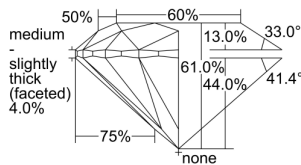

GIA®

FACSIMILE

GIA REPORT 7456777522

Verify this report at GIA.edu

GIA NATURAL DIAMOND DOSSIER®

February 07, 2023
GIA Report Number 7456777522
Shape and Cutting Style ..... Round Brilliant
Measurements ..... 5.99 - 6.01 x 3.66 mm

GRADING RESULTS

Carat Weight ..... 0.81 carat
Color Grade ..... E
Clarity Grade VVS1
Cut Grade ..... Excellent

ADDITIONAL GRADING INFORMATION

Polish ..... Excellent
Symmetry ..... Excellent
Fluorescence ..... None
Clarity Characteristics ..... Cloud, Pinpoint, Feather
Inscription(s): GIA 7456777522

PROPORTIONS

Profile to actual proportions

GRADING SCALES

GIA COLOR SCALE	GIA CLARITY SCALE	GIA CUT SCALE	
D	FLAWLESS	EXCELLENT	
E	INTERNALLY FLAWLESS		
F		VVS₁	VERY GOOD
G	VVS₂		
H	VS₁	GOOD	
I	VS₂		
J	SI₁	FAIR	
K	SI₂		
L	I₁	POOR	
M			
N			
O	I₂		
P			
Q			
R	I₃		
S			
T			
U			
V			
W			
X			
Y			
Z