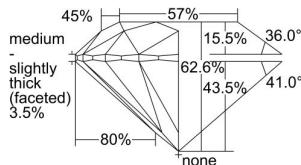

GIA®

FACSIMILE

GIA REPORT

7456852285

Verify this report at GIA.edu

GIA NATURAL DIAMOND DOSSIER®

February 17, 2023

GIA Report Number **7456852285**

Shape and Cutting Style ..... **Round Brilliant**

Measurements ..... **5.15 - 5.18 x 3.24 mm**

GRADING RESULTS

Carat Weight ..... **0.53 carat**

Color Grade ..... **F**

Clarity Grade **VVS2**

Cut Grade ..... **Excellent**

ADDITIONAL GRADING INFORMATION

Polish ..... **Excellent**

Symmetry ..... **Excellent**

Fluorescence ..... **None**

Clarity Characteristics..... **Pinpoint, Cloud**

Inscription(s): **GIA 7456852285**

PROPORTIONS

Profile to actual proportions