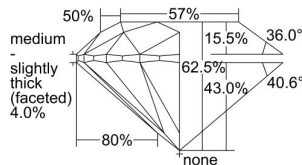

GIA®

FACSIMILE

GIA REPORT

7456910441

Verify this report at GIA.edu

GIA NATURAL DIAMOND DOSSIER®

February 27, 2023

GIA Report Number **7456910441**

Shape and Cutting Style ..... **Round Brilliant**

Measurements ..... **5.36 - 5.38 x 3.36 mm**

GRADING RESULTS

Carat Weight ..... **0.60 carat**

Color Grade ..... **D**

Clarity Grade **VVS1**

Cut Grade ..... **Excellent**

ADDITIONAL GRADING INFORMATION

Polish ..... **Excellent**

Symmetry ..... **Excellent**

Fluorescence ..... **Medium Blue**

Clarity Characteristics..... **Pinpoint, Feather**

Inscription(s): **GIA 7456910441**

PROPORTIONS

Profile to actual proportions

GRADING SCALES

GIA
COLOR
SCALE

COLORED	D
	E
	F
	G
	H
	I
	J
NEAR COLORLESS	K
	L
Faint	M
	N
	O
	P
	Q
	R
	S
	T
	U
	V
	W
	X
	Y
Light	Z

GIA
CLARITY
SCALE

VERY VERY SLIGHTLY INCLUDED	FLAWLESS
	INTERNALLY FLAWLESS
VERY SLIGHTLY INCLUDED	VVS₁
	VVS₂
SLIGHTLY INCLUDED	VS₁
	VS₂
INCLUDED	SI₁
	SI₂
	I₁
	I₂
	I₃

GIA
CUT
SCALE

EXCELLENT
VERY GOOD
GOOD
FAIR
POOR