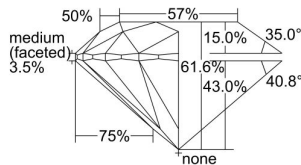

GIA®

FACSIMILE

GIA REPORT 7458176725

Verify this report at GIA.edu

GIA NATURAL DIAMOND DOSSIER®

November 04, 2022
GIA Report Number **7458176725**
Shape and Cutting Style ..... **Round Brilliant**
Measurements ..... **4.40 - 4.41 x 2.71 mm**

GRADING RESULTS

Carat Weight ..... **0.32 carat**
Color Grade ..... **K**
Clarity Grade **VVS1**
Cut Grade ..... **Excellent**

ADDITIONAL GRADING INFORMATION

Polish ..... **Excellent**
Symmetry ..... **Excellent**
Fluorescence ..... **None**
Clarity Characteristics ..... **Cloud**
Inscription(s): **GIA 7458176725**

PROPORTIONS

Profile to actual proportions

GRADING SCALES

GIA COLOR SCALE

COLORED	D
	E
	F
	G
	H
	I
	J
NEAR COLORLESS	K
	L
	M
	N
	O
	P
	Q
	R
	S
	T
	U
	V
	W
	X
	Y
	Z

GIA CLARITY SCALE

FLAWLESS	INTERNAL FLAWLESS	
		FLAWLESS
VERY VERY SLIGHTLY INCLUDED	VVS₁	
	VVS₂	
VERY SLIGHTLY INCLUDED	VS₁	
	VS₂	
SLIGHTLY INCLUDED	SI₁	
	SI₂	
INCLUDED	I₁	
	I₂	
	I₃	

GIA CUT SCALE

EXCELLENT	
	VERY GOOD
GOOD	
FAIR	
POOR