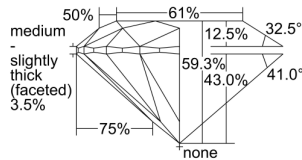

GIA®

FACSIMILE

GIA REPORT

7458180426

Verify this report at GIA.edu

GIA NATURAL DIAMOND DOSSIER®

November 10, 2022
GIA Report Number **7458180426**
Shape and Cutting Style ..... **Round Brilliant**
Measurements ..... **6.00 - 6.05 x 3.58 mm**

GRADING RESULTS

Carat Weight ..... **0.80 carat**
Color Grade ..... **H**
Clarity Grade ..... **Internally Flawless**
Cut Grade ..... **Excellent**

ADDITIONAL GRADING INFORMATION

Polish ..... **Excellent**
Symmetry ..... **Excellent**
Fluorescence ..... **None**
Clarity Characteristics ..... **Minor Details of Polish**
Inscription(s): **GIA 7458180426**

PROPORTIONS

Profile to actual proportions

GRADING SCALES

GIA COLOR SCALE	GIA CLARITY SCALE	GIA CUT SCALE	
D	FLAWLESS	EXCELLENT	
E	INTERNALLY FLAWLESS		
F		VVS₁	VERY GOOD
G	VVS₂		
H	VS₁	GOOD	
I	VS₂		
J	SI₁	FAIR	
K	SI₂		
L	I₁	POOR	
M			
N			
O	I₂		
P			
Q	I₃		
R			
S			
T			
U			
V			
W			
X			
Y			
Z