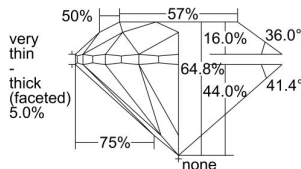

GIA®

FACSIMILE

GIA REPORT 7458269836

Verify this report at GIA.edu

GIA NATURAL DIAMOND DOSSIER®

November 30, 2022
GIA Report Number **7458269836**
Shape and Cutting Style ..... **Round Brilliant**
Measurements ..... **6.01 - 6.08 x 3.92 mm**

GRADING RESULTS

Carat Weight ..... **0.91 carat**
Color Grade ..... **I**
Clarity Grade **VS2**
Cut Grade ..... **Very Good**

ADDITIONAL GRADING INFORMATION

Polish ..... **Excellent**
Symmetry ..... **Very Good**
Fluorescence ..... **Faint**
Clarity Characteristics ..... **Cloud, Indented Natural**
Inscription(s): **GIA 7458269836**

PROPORTIONS

Profile to actual proportions