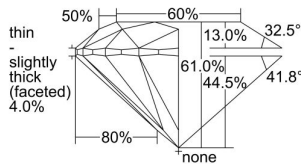

GIA®

FACSIMILE

GIA REPORT 7458298070

Verify this report at GIA.edu

GIA NATURAL DIAMOND DOSSIER®

December 08, 2022
GIA Report Number **7458298070**
Shape and Cutting Style ..... **Round Brilliant**
Measurements ..... **4.11 - 4.14 x 2.52 mm**

GRADING RESULTS

Carat Weight ..... **0.26 carat**
Color Grade ..... **D**
Clarity Grade **S11**
Cut Grade ..... **Excellent**

ADDITIONAL GRADING INFORMATION

Polish ..... **Excellent**
Symmetry ..... **Excellent**
Fluorescence ..... **None**
Clarity Characteristics ..... **Crystal**
Inscription(s): **GIA 7458298070**

PROPORTIONS

GRADING SCALES

GIA COLOR SCALE	GIA CLARITY SCALE	GIA CUT SCALE	
D	FLAWLESS	EXCELLENT	
E	INTERNALLY FLAWLESS		
F		VVS₁	VERY GOOD
G	VVS₂		
H	VS₁	GOOD	
I	VS₂		
J	S1₁	FAIR	
K	S1₂		
L	I₁	POOR	
M	I₂		
N	I₃		
O			
P			
Q			
R			
S			
T			
U			
V			
W			
X			
Y			
Z